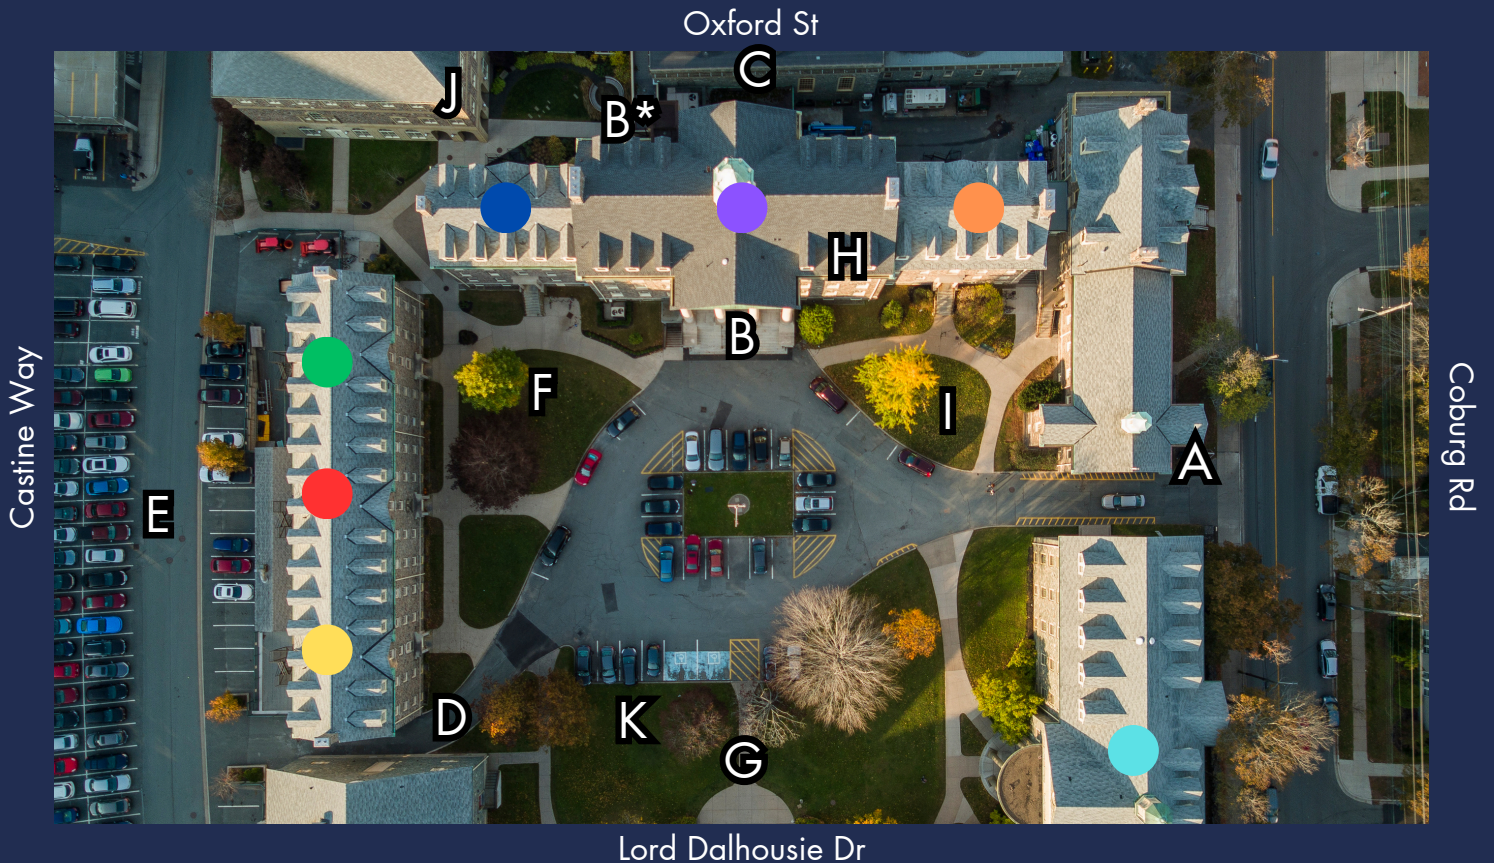

Welcome Day!

Where is it Guide?

This is a companion document to the Welcome Day 2024 schedule. Find the Welcome Day 2024 schedule on the King's Events webpage.

Legend

- A** Main Entrance to Campus/Quad
- B** Entrance to Key Pick Up
B* Accessible Entrance
- C** Prince Hall (Resident check-in, receive welcome package, residence keys and academic gown open from 9am-11am)
- D** Exit Campus/Quad
- E** Parking - there is another lot at the corner of Oxford and Coburg.
- F** Welcome Day BBQ
- G** Library Lawn
- H** Student Accounts Office - 2nd Floor (open on Welcome Day from 9am -1:45pm)
- I** Help Desk - Ask Any Questions You Have Here!
- J** Parents/Supporters Resource and Refreshment Tables & Entrance to Alumni Hall
- K** King's Student Union (KSU) Table and O Week Packages

Residences

The Tri Bays

- Radical Bay
- Middle Bay
- Chapel Bay

The A&A's

- North Pole Bay
- Angel's Roost
- Cochran Bay

Alex Hall

- All Floors (lower level to 4th floor)

UNIVERSITY OF
KING'S
COLLEGE • HALIFAX